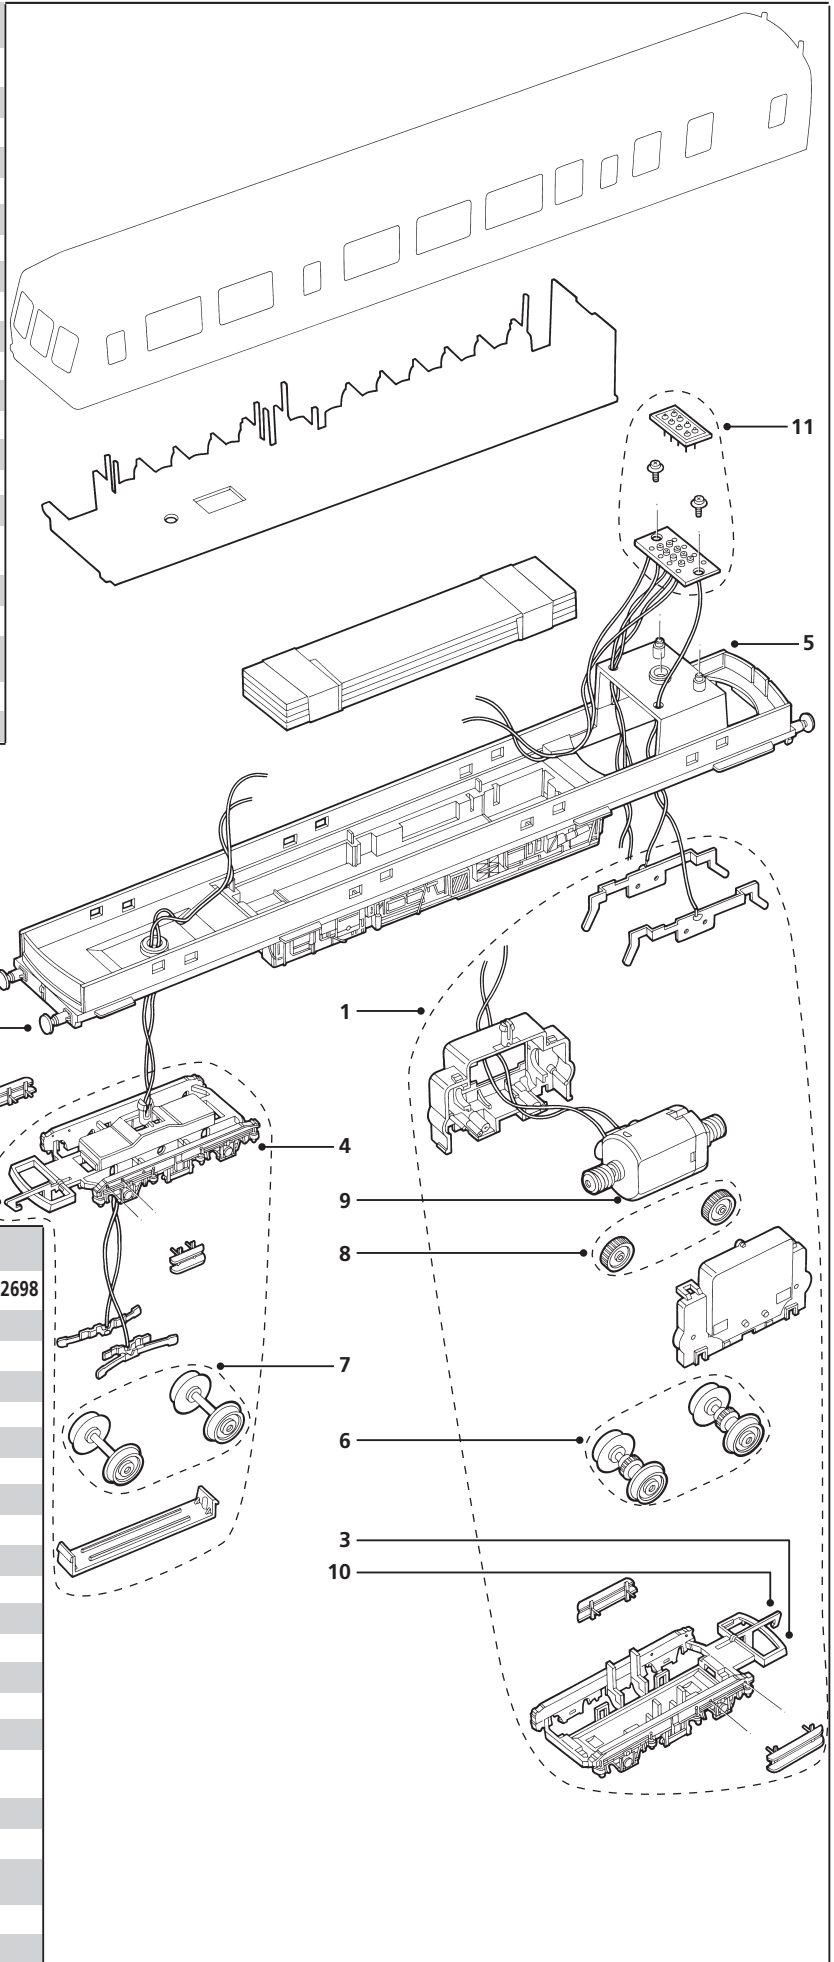

LIST OF SPARES

Item No	Description	Pack	R2578/A	R2579/A
1	Drive Unit Complete	1	X9634	X9634
1	Drive Unit Complete (with Tyres)	1	X9634M	X9634M
2	Dummy Bogie (Power Car)	1	X9635	X9635
3	Bogie Frame (Drive Unit)	1	X9636	X9636
4	Bogie Frame (Dummy Car)	1	X9637	X9637
5	Underframe with Buffer (Power Loco)	1	X9438	X9446
6	Wheel Set Drive Unit	set	X9441	X9441
6	Wheel Set Drive Unit (Tyres)	set	X9441M	X9441M
6	Wheel Set Drive Unit (Tyres)	set	X9692M	X9692M
7	Dummy Wheel Set	set	X9442	X9442
8	Gears Pack	set	X9641	X9641
9	Motor + Two Brass Flywheels	1	X9674	X9674
10	Coupling Hook	10	X9430	X9430
11	PCB Socket and Pins	1	X9084	X9084
12	Buffers Pack	10	X9730	X9730
not illustrated	Dummy Bogie Without Wheel Set (Dummy Loco/Coach)	1	X9445	X9445
not illustrated	Underframe with Buffer (Dummy Coach)	1	X9439	X9439
not illustrated	Underframe with Buffer (Dummy Loco)	1	X9440	X9447
not illustrated	Dummy Bogie Wheel Set (Dummy Loco/Coach)	1	X9444	X9444
not illustrated	Tyres	10	X9721	X9721
not illustrated	Assembly Bag	pack	X5830	X5830